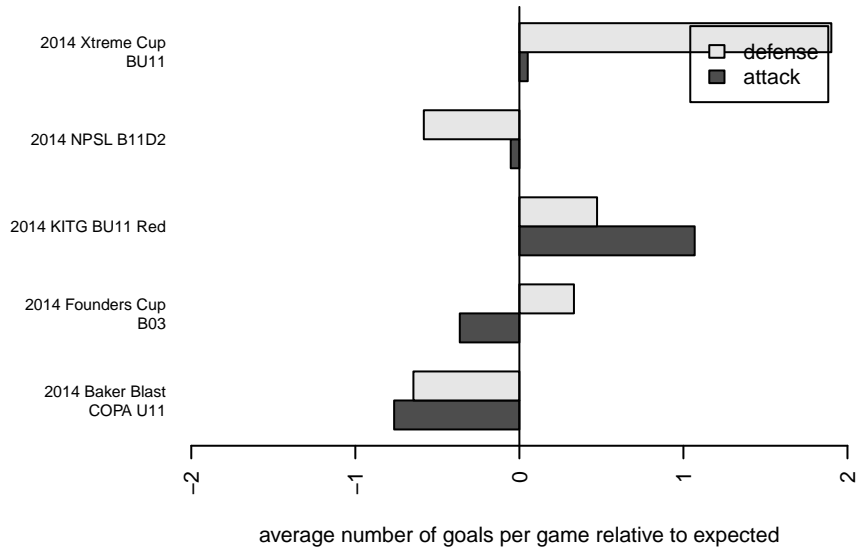

Performance relative to 13 month average