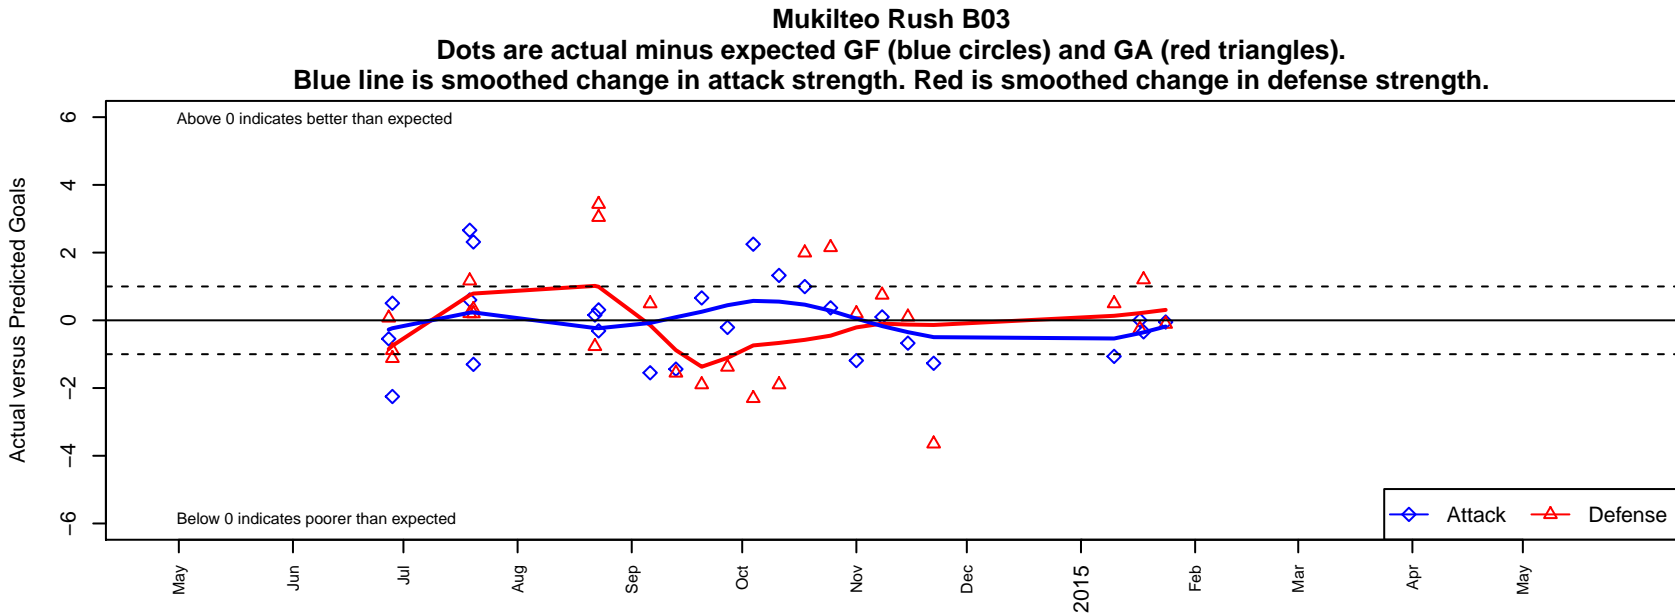

**attack and defense variance (black dot)
relative to other teams
and top 10 in region**

**attack and defense rating
relative to others at age
and all opponents in last 13 months**

Mukilteo Rush B03

Mukilteo Youth Soccer Assoc.
Mukilteo, WA
B03 total strength=156
attack=0.13 defense=0.09
fall league = NPSL B11D2

alt names used:
09 MukRush B03
Mukilteo Rush Select
Mukilteo Rush Select
Mukilteo/Rush Select B03

Venues played:
2014 Baker Blast COPA U11
2014 KITG BU11 Red
2014 Xtreme Cup BU11
2014 NPSL B11D2
2014 Founders Cup B03