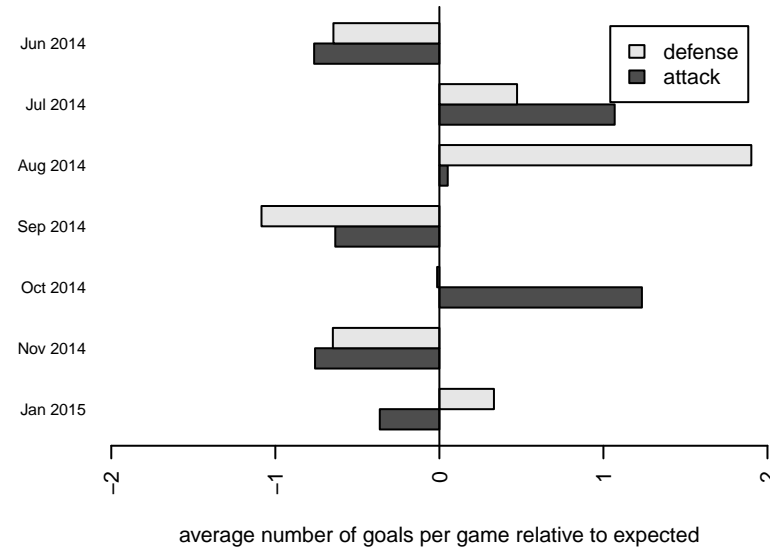

Performance relative to 13 month average