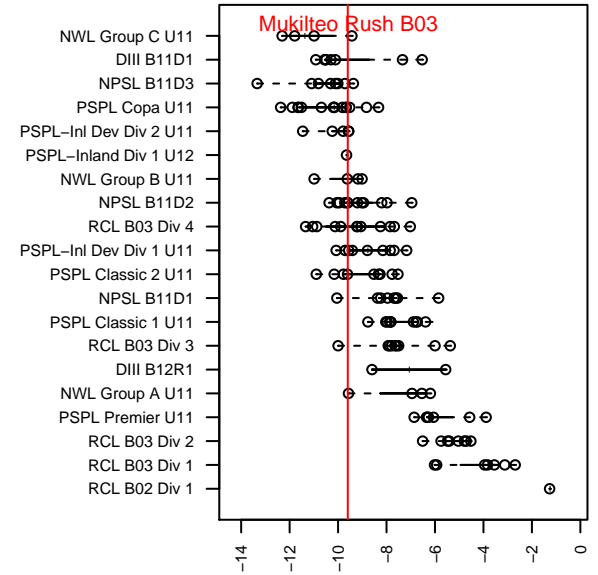

**attack and defense rating
relative to others at age
and all opponents in last 13 months**